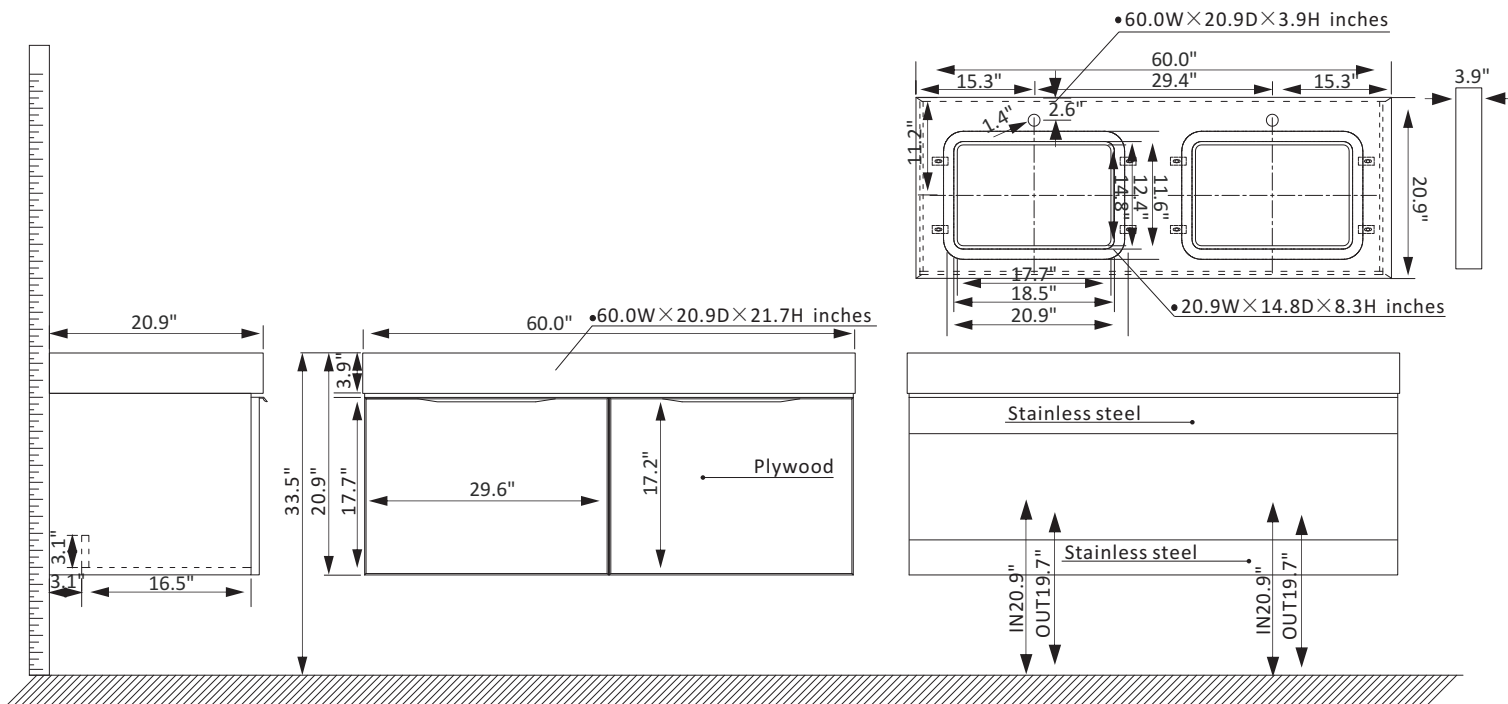

Vinnova Alicante Vanity Collection 701460-MG-SMB-NM

Features

- Rugged stainless-steel cabinet construction with solid wood surface.
- Available in Classic Blue or Elegant Grey finish to complement your décor.
- Snow mountain-white stone top with beautiful natural veining.
- 2 soft-close, Superior quality hardware with large capacity wall with guardrail drawers to hold towels and toiletries.
- Brushed gold-finish hardware lends a touch of style and opulence.
- White rectangular ceramic undermount sink with overflow included.
- Pre-drilled and designed for easy plumbing and faucet installation.

* Does not include faucet, drain assembly, P-trap or backsplash

VINNOVA
FASHION BATHROOM LIFE